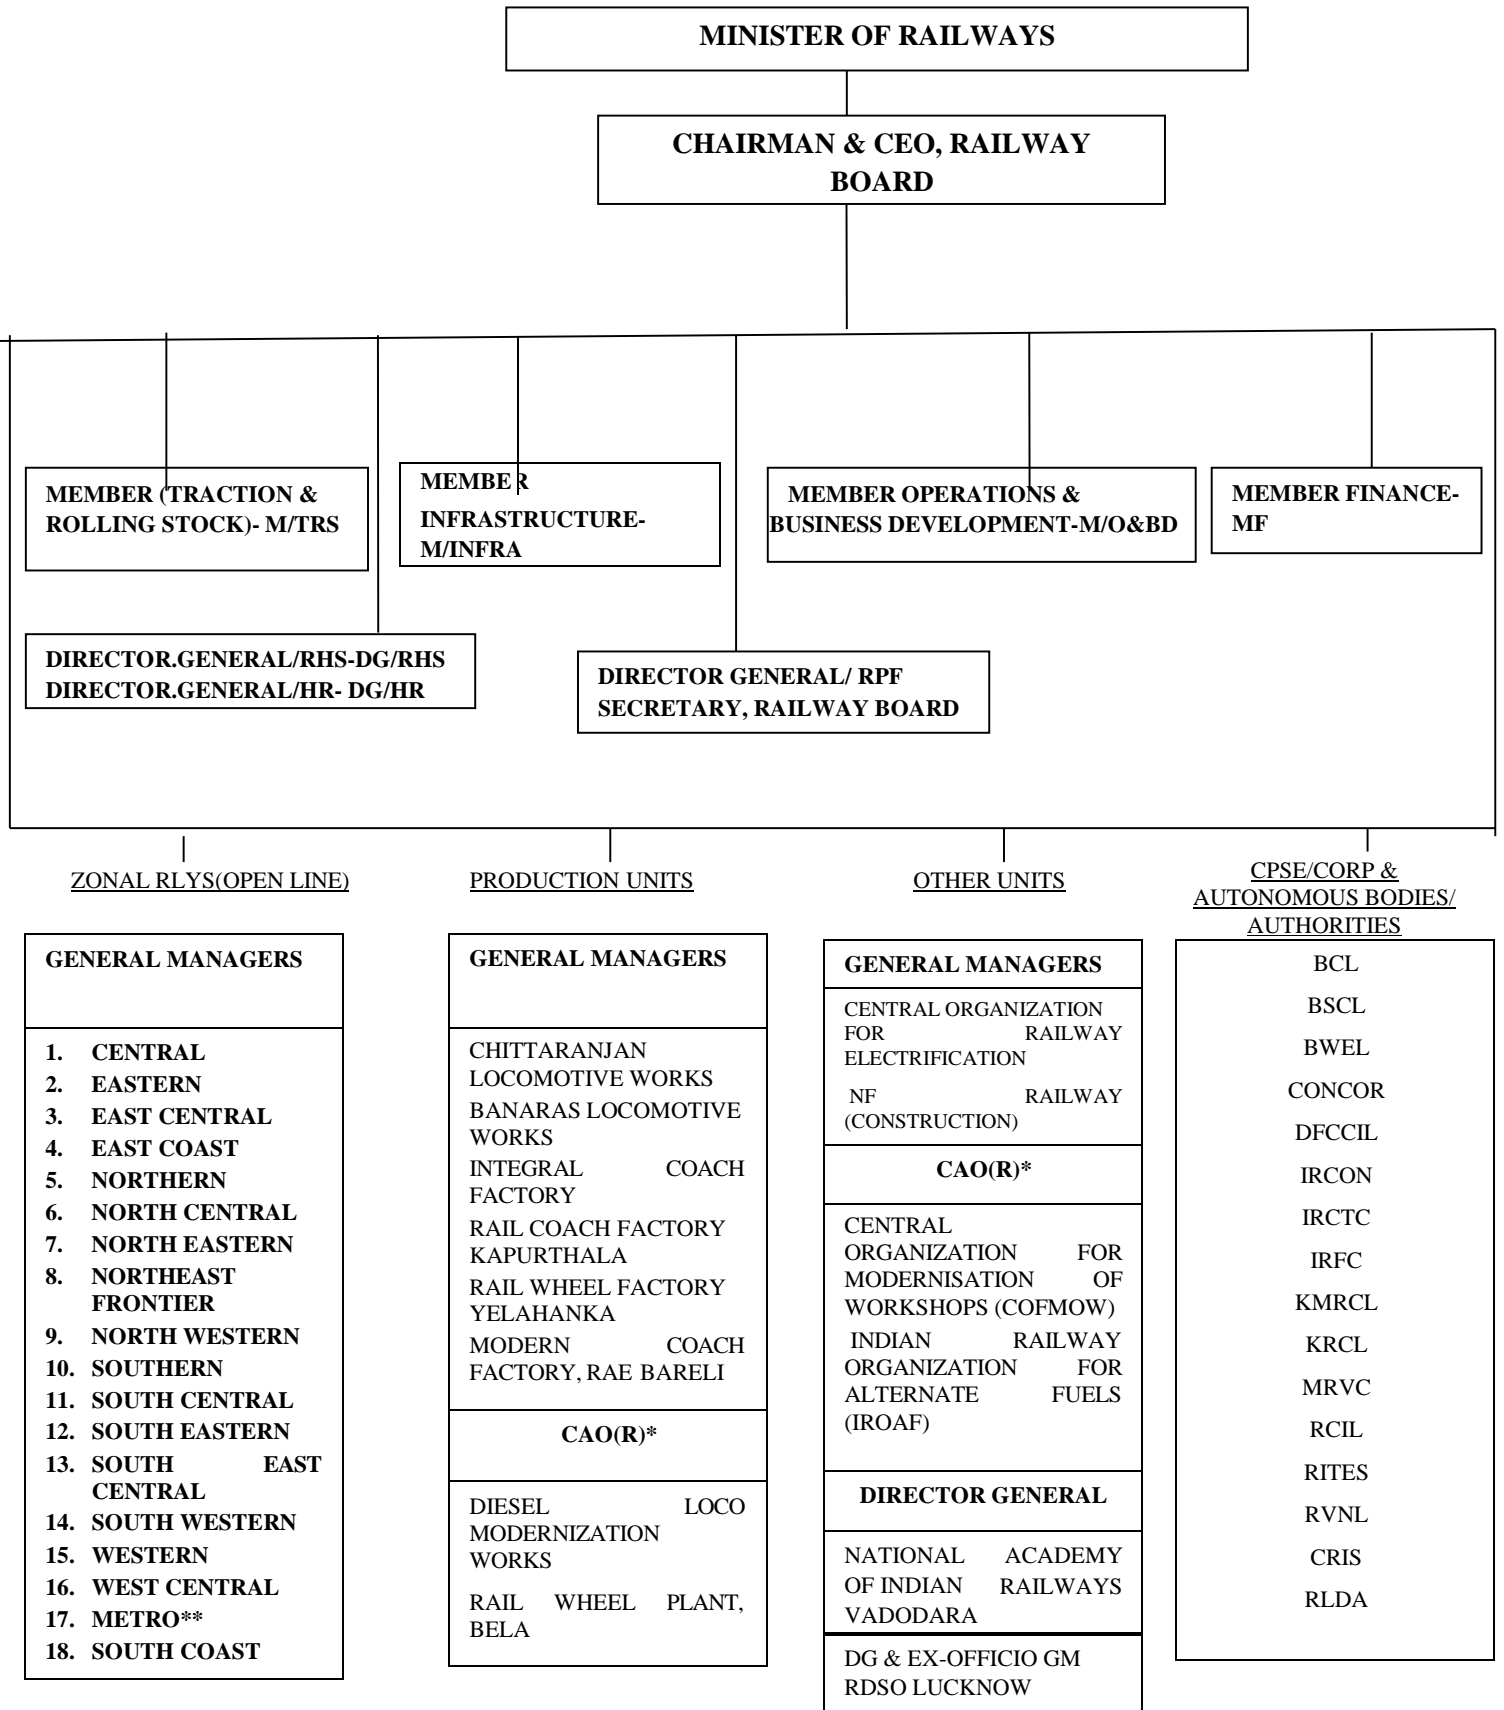

ORGANIZATION STRUCTURE OF INDIAN RAILWAYS

**METRO RLY,KOLKATA

* CHIEF ADMINISTRATIVE OFFICERS(RAILWAYS)

#New Zone approved by the Cabinet. Other preparatory work for notification is under process.